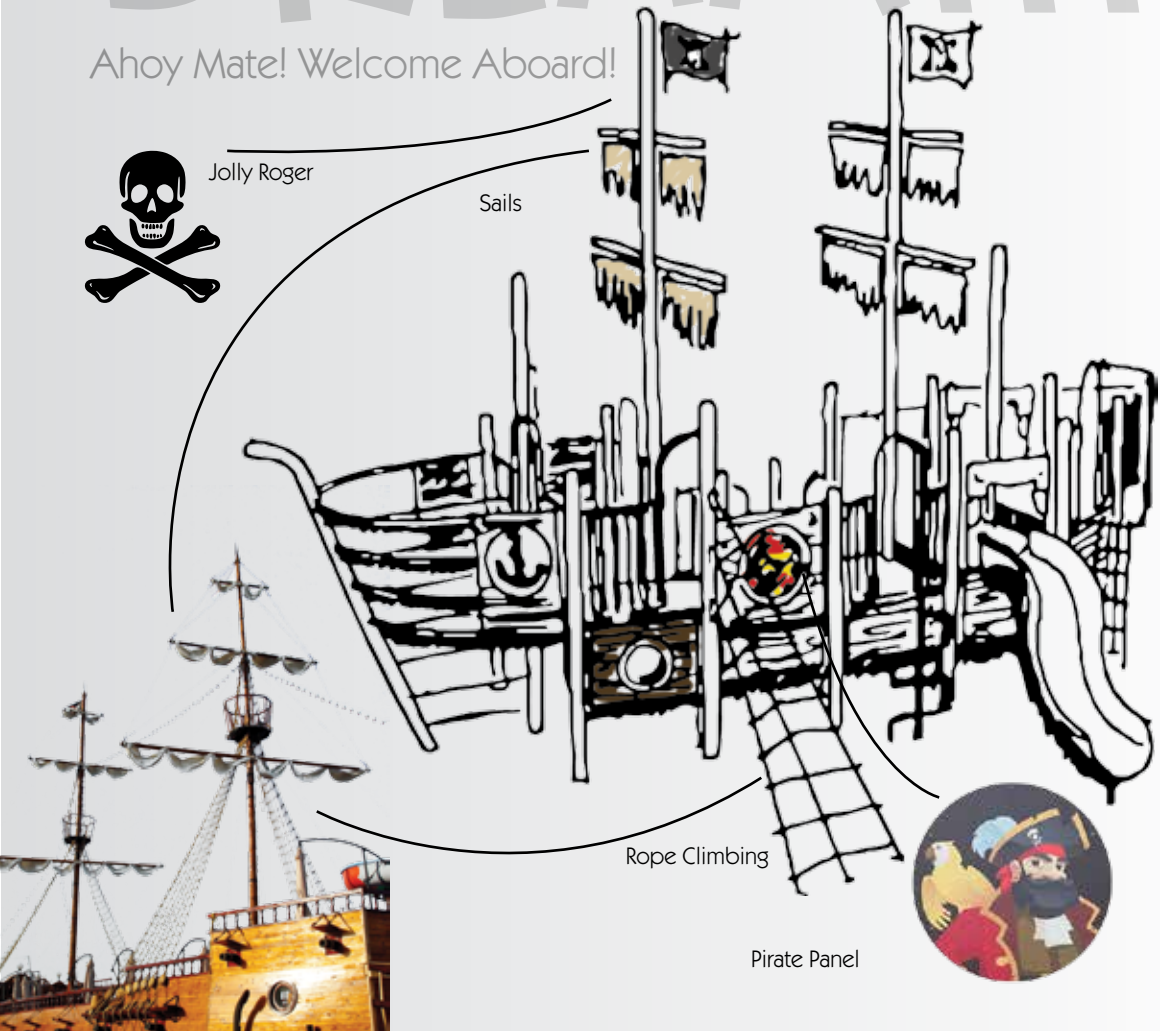

DREAM...

Ahoy Mate! Welcome Aboard!

Jolly Roger

Sails

Rope Climbing

Pirate Panel

DESIGN...

Contact your local representative at 800.266.1250 to turn your dream into a design!

Custom Full Color Panels

Treasure Chest

Sails & Flags

ARC Park - Palm Bay, FL

NU-2269

DELIVER!

DREAM...

Fasten your seat belts and prepare for take off!