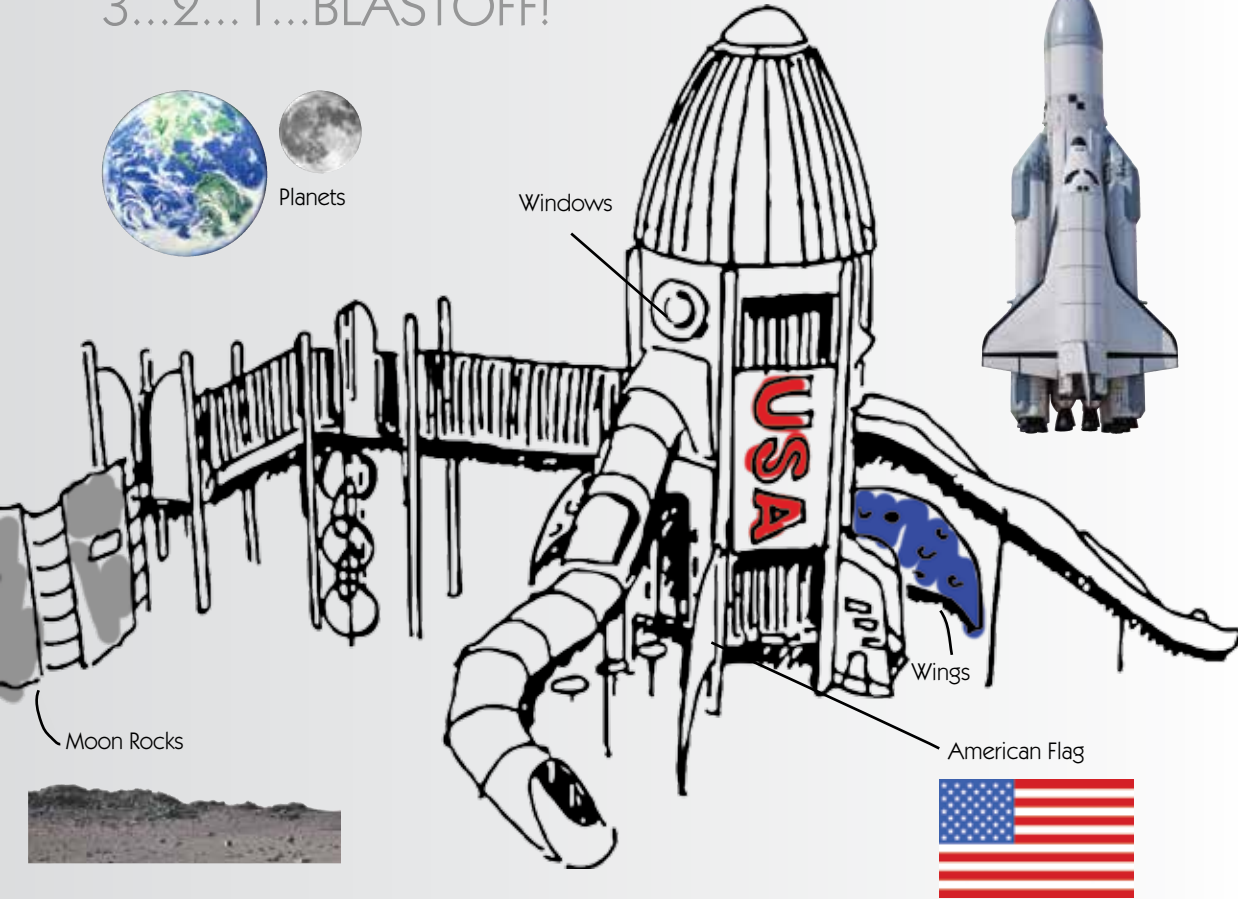

DREAM....

3...2...1...BLASTOFF!

Planets

Moon Rocks

Windows

Wings