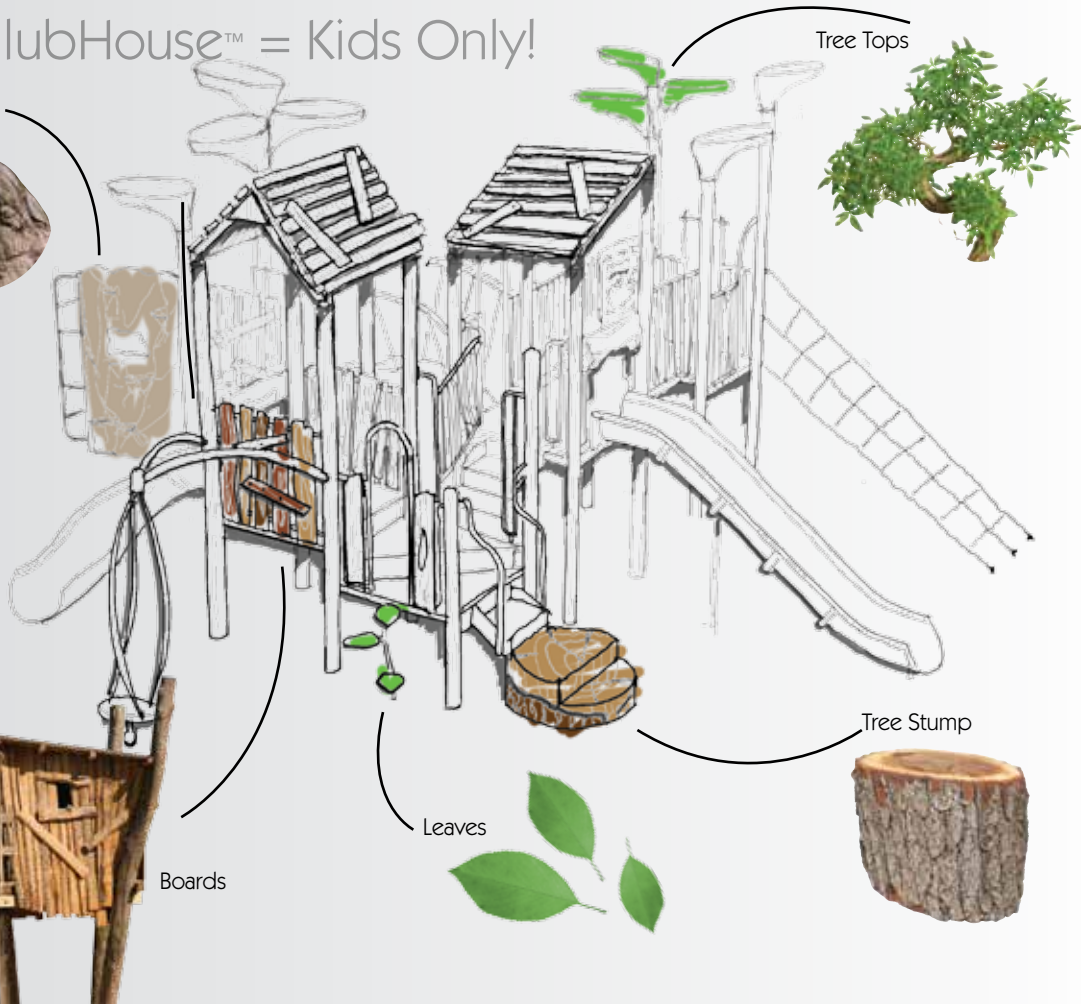

DREAM. DESIGN. DELIVER!

Themed Playgrounds
& Customization

Burke
PLAY THAT MOVES YOU.

DREAM...

ClubHouse™ = Kids Only!

Rock Wall

Tree Tops

Tree Stump