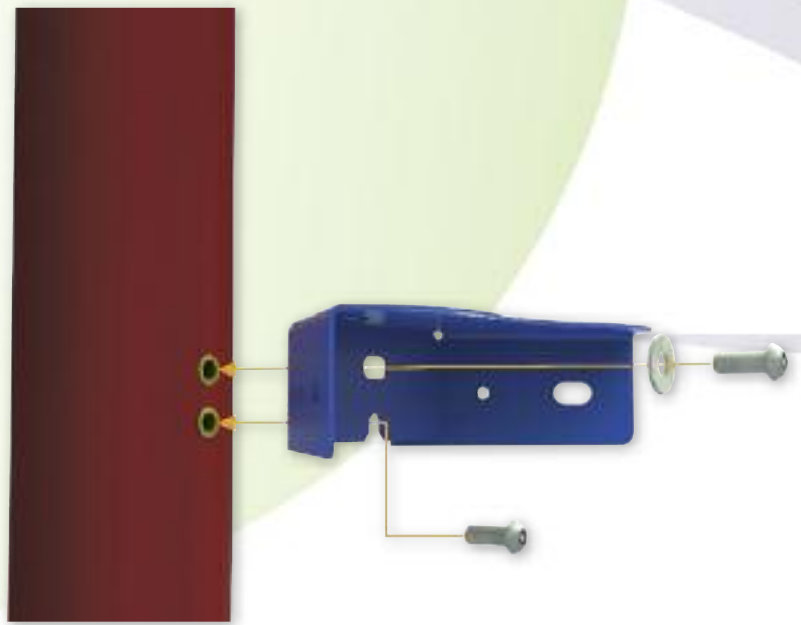

NUIN-1481

	5-12		113
	2,960.6 kg		16
	14.8m x 20.1m		

NUIN-1482

	5-12		204
	5,456.3 kg		31
	20.1m x 18.5m		

KOREKONNECT™

EZKONNECT™ - PATENT PENDING

TÜV - EN1176 CERTIFICATION

The TÜV Certification mark indicates that the Intensity® and Nucleus™ products and production processes have been tested and certified by a third party verifier - TÜV America Product Service. All of the playground structures in this brochure are TÜV - EN1176 certified.