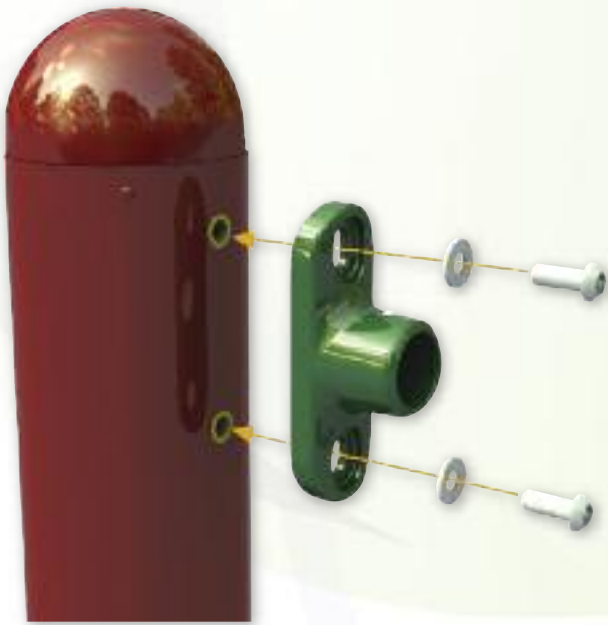

NUIN-1481

	5-12		113
	2,960.6 kg		16
	14.8m x 20.1m		

NUIN-1482

	5-12		204
	5,456.3 kg		31
	20.1m x 18.5m		

KOREKONNECT™

EZKONNECT™ - PATENT PENDING

TÜV - EN1176 CERTIFICATION

The TÜV Certification mark indicates that the Intensity® and Nucleus™ products and production processes have been tested and certified by a third party verifier - TÜV America Product Service. All of the playground structures in this brochure are TÜV - EN1176 certified.